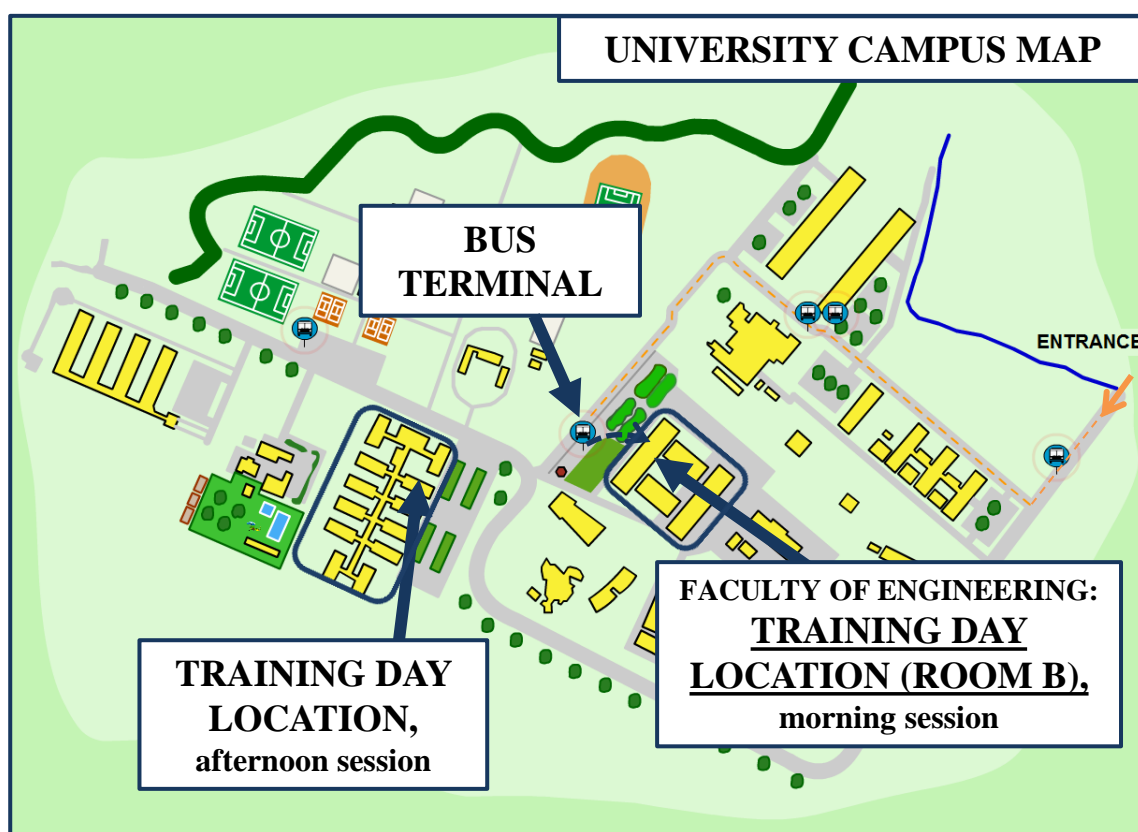

SPH TRAINING DAY

JUNE 15, 2015

TRAINING DAY PROGRAM:

09:30-10:00 REGISTRATION

10:00-12:30 MORNING SESSION (ROOM B, Faculty of Engineering):
Theory and Applications of SPH

12:30-13:30 LUNCH

13:30-16:00 AFTERNOON SESSION (Lab. Workstations):
Simulation and Post-processing

HOW TO REACH THE UNIVERSITY CAMPUS:

- **by bus** from the town center (Viale Mariotti – Piazza Ghiaia) or from the train station: you can get the bus line **7, 14, or 21** (direction Università Sud), and get off at the last stop. Travel time is approximately 20 minutes.
- **by taxi**: you can get a taxi in Piazza Garibaldi or call one from your hotel (phone number: +39 0521 252562).